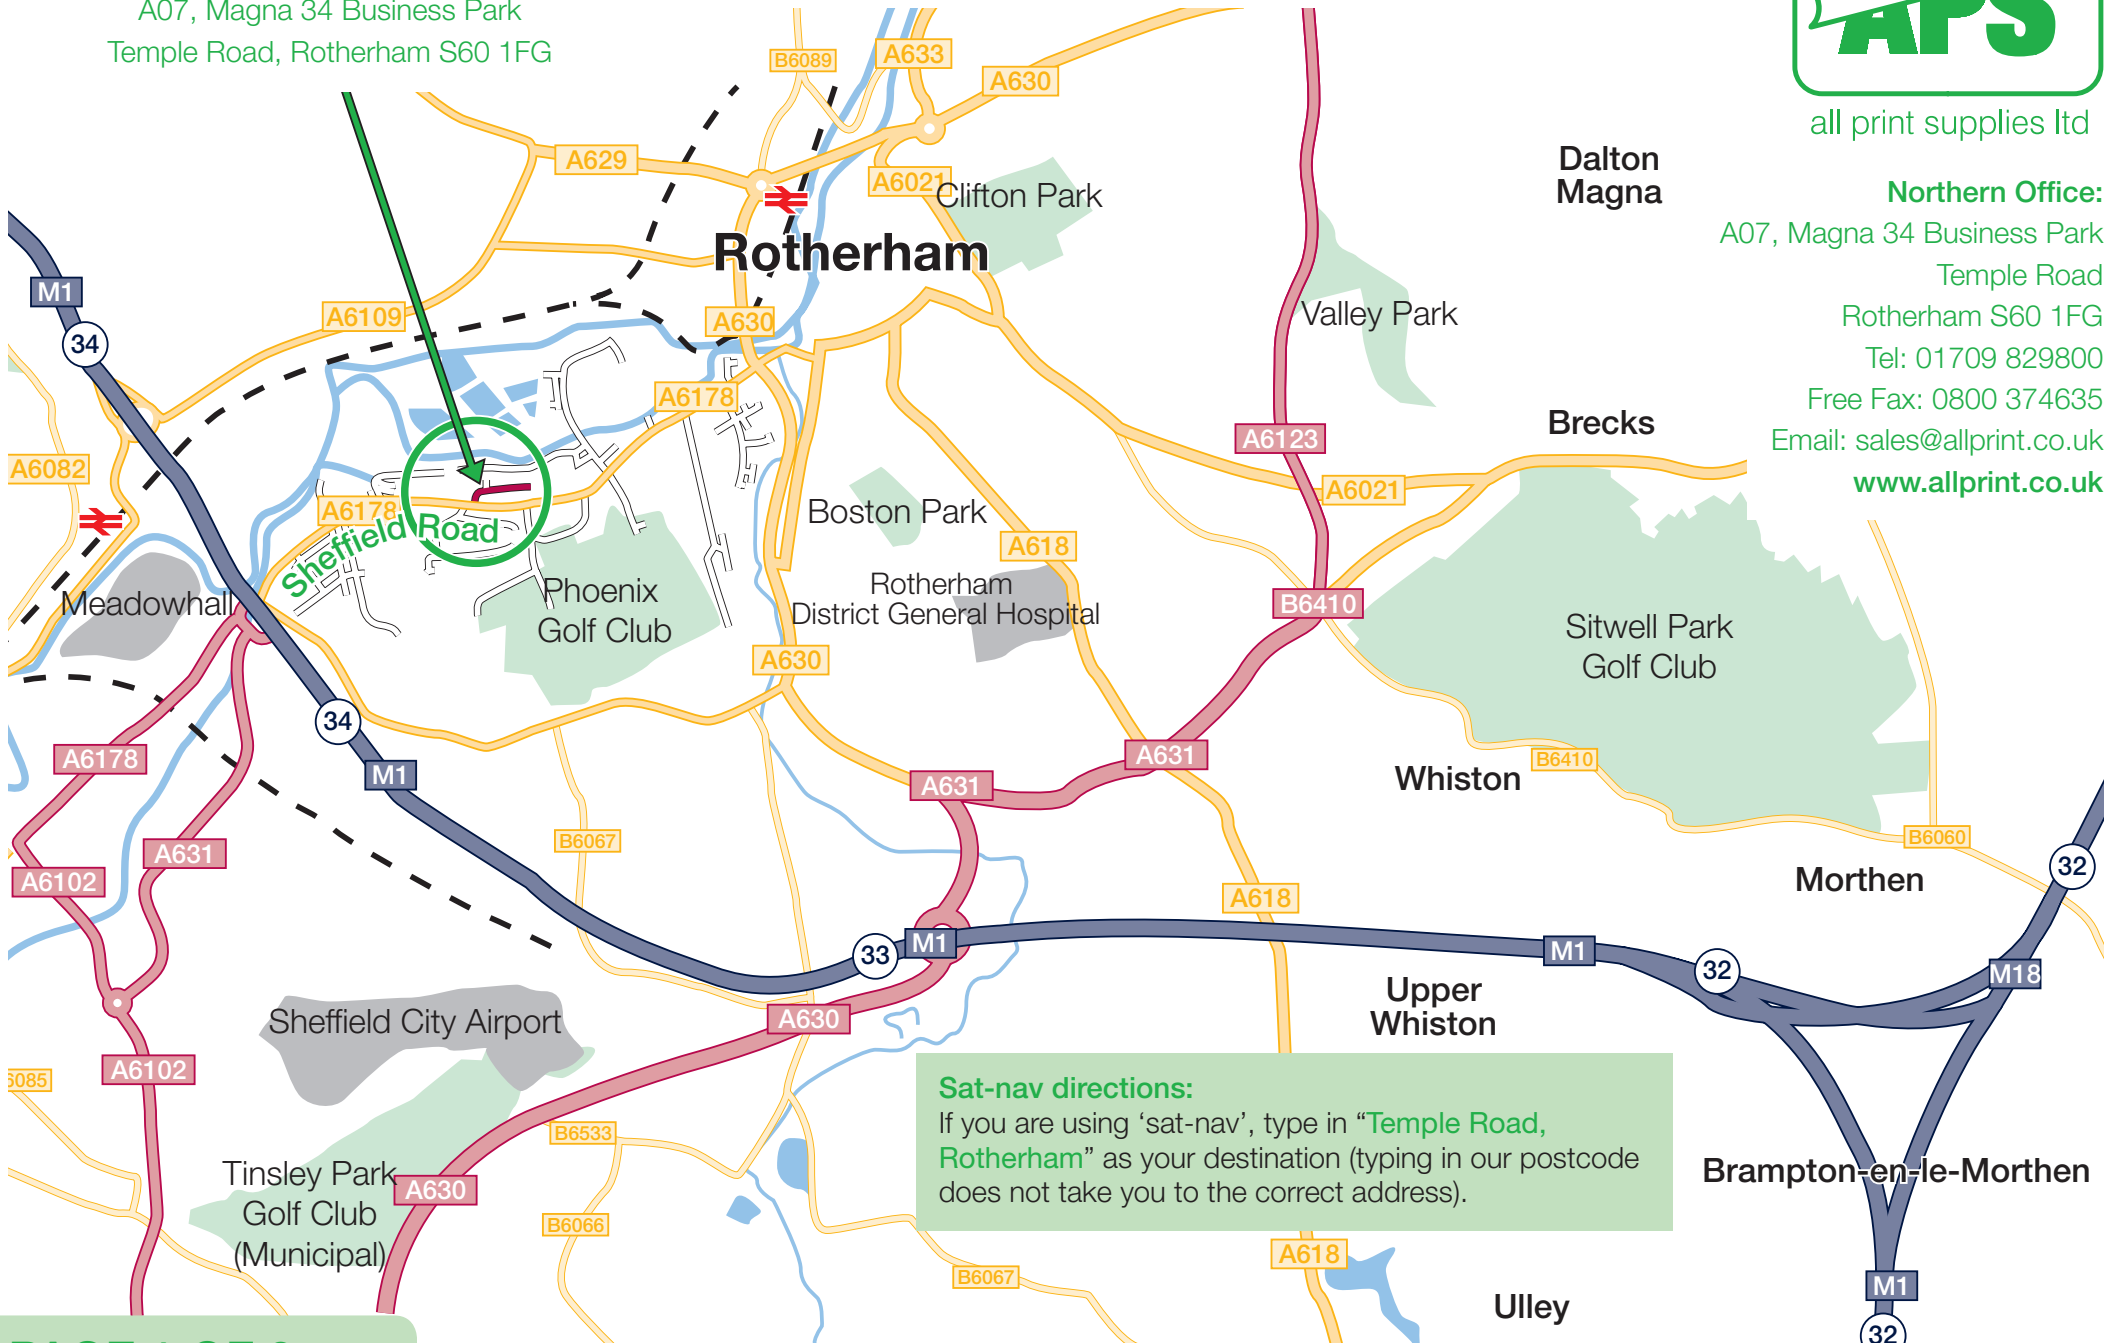

all print supplies Ltd

Northern Office:

A07, Magna 34 Business Park

Temple Road

Rotherham S60 1FG

Tel: 01709 829800

Free Fax: 0800 374635

Email: sales@allprint.co.uk

www.allprint.co.uk