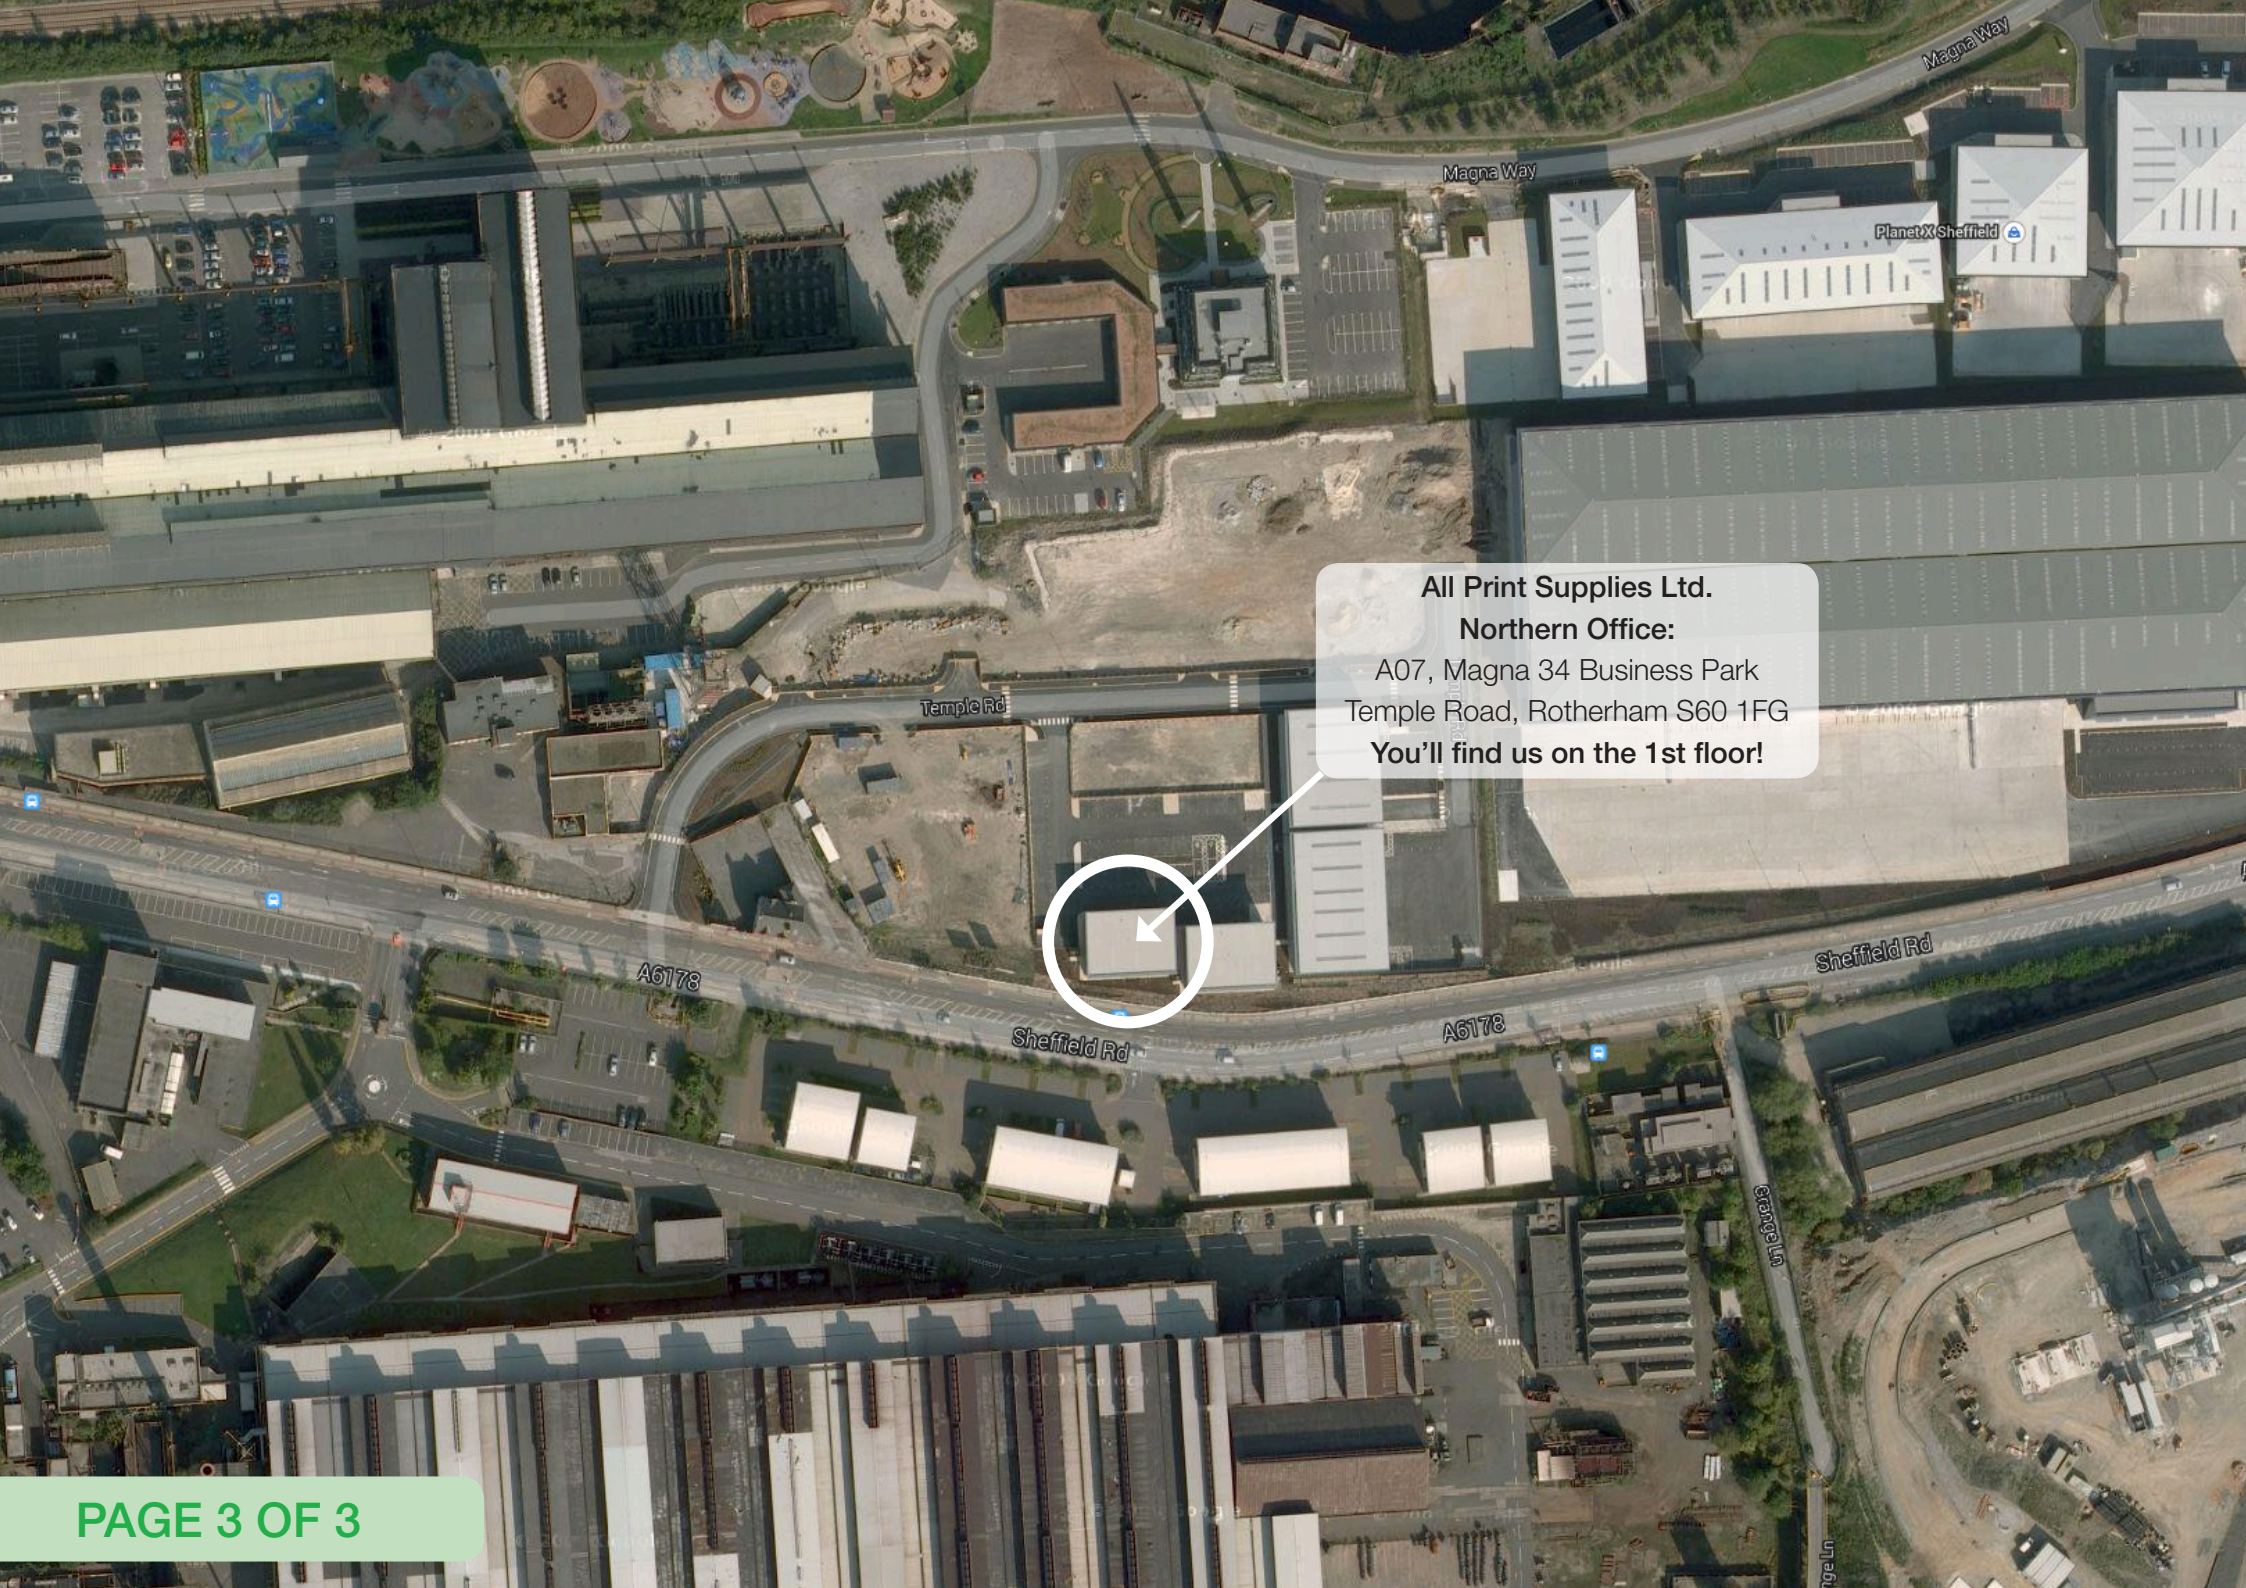

All Print Supplies Ltd.
Northern Office:
A07, Magna 34 Business Park
Temple Road, Rotherham S60 1FG
You'll find us on the 1st floor!