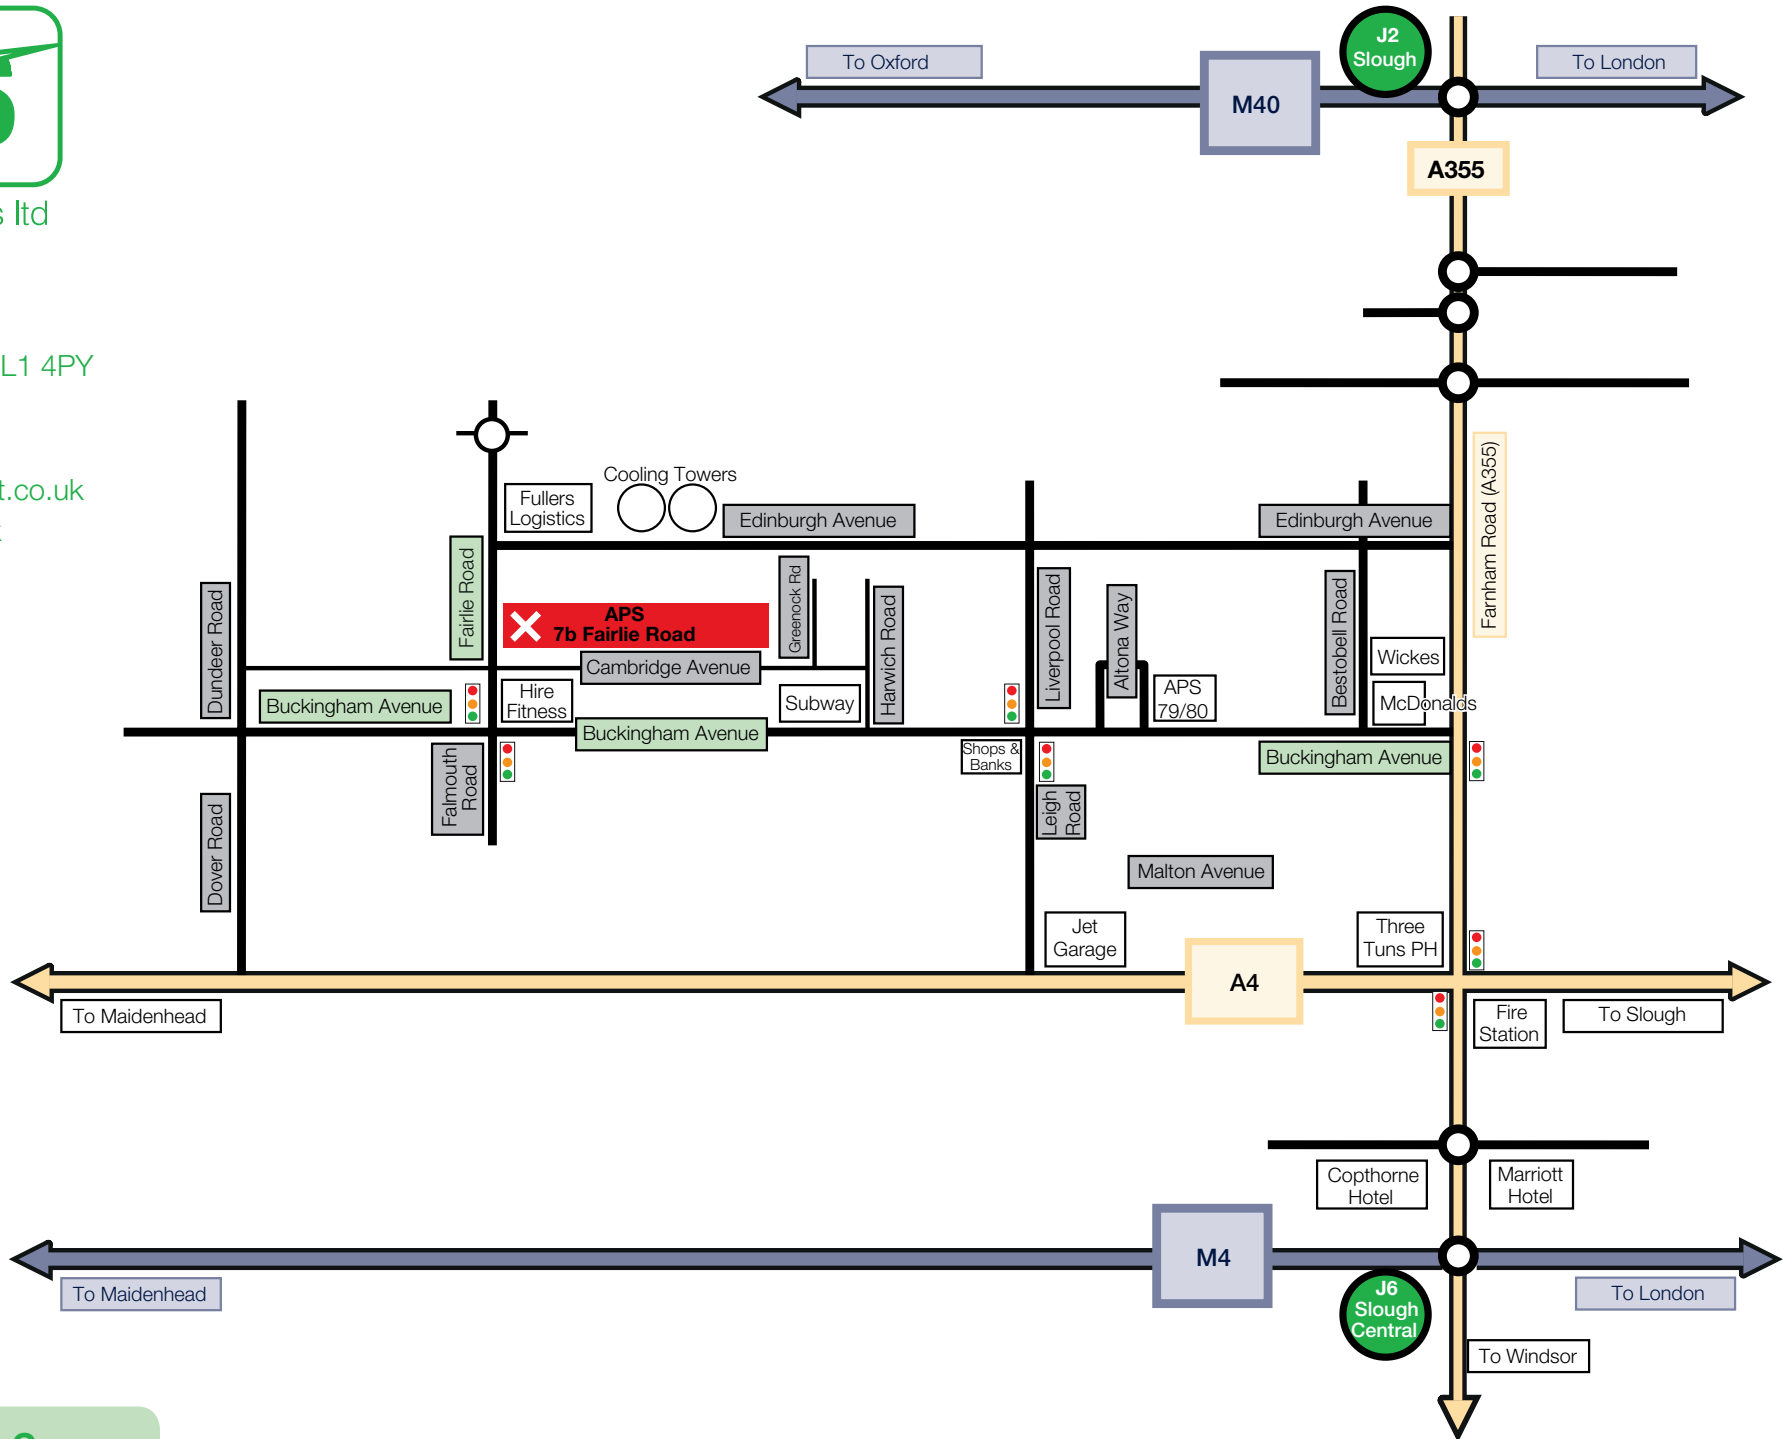

Southern Office:

7b Fairlie Road
Slough, Berkshire SL1 4PY
Tel: 01753 696977
Fax: 01753 567733
Email: sales@allprint.co.uk
www.allprint.co.uk