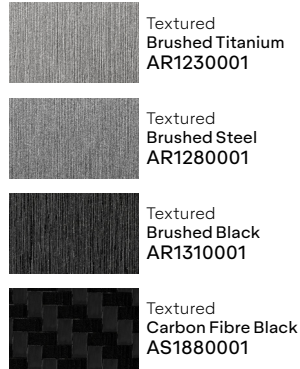

### RECOMMENDED USES:

- Personalise and refresh your car's appearance
- Brand your company's fleet with your company colour
- Safeguard the value of your vehicle by protecting the original paintwork

SWF Satin Metallic Energetic Yellow

SWF Gloss Obsidian Black

SWF ColorFlow™ Satin Frozen Ocean Cyan/Blue

**Pearl**

**Gloss Pearl**

**Satin**

**Matte Metallic**

**Gloss**

**Satin Metallic**

\*The colours shown are digitally reproduced for printing purposes and are not 100% accurate. For an actual production colour, please contact your Avery Dennison sales representative.

\*EU: These colours are only available in Europe.

Matte

Extreme Texture

Diamond

Gloss Metallic

ColorFlow™ Satin

ColorFlow™ Gloss

\*The colours shown are digitally reproduced for printing purposes and are not 100% accurate. For an actual production colour, please contact your Avery Dennison sales representative.