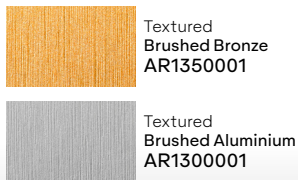

### RECOMMENDED USES:

- Personalise and refresh your car's appearance
- Brand your company's fleet with your company colour
- Safeguard the value of your vehicle by protecting the original paintwork

SWF Satin Metallic Energetic Yellow

SWF Gloss Obsidian Black

SWF ColorFlow™ Satin Frozen Ocean Cyan/Blue

**Pearl**

**Gloss Pearl**

**Satin**

**Matte Metallic**

**Gloss**

**Satin Metallic**

\*The colours shown are digitally reproduced for printing purposes and are not 100% accurate. For an actual production colour, please contact your Avery Dennison sales representative.

\*EU: These colours are only available in Europe.

Matte

Extreme Texture

Diamond

Gloss Metallic

ColorFlow™ Satin

ColorFlow™ Gloss

\*The colours shown are digitally reproduced for printing purposes and are not 100% accurate. For an actual production colour, please contact your Avery Dennison sales representative.