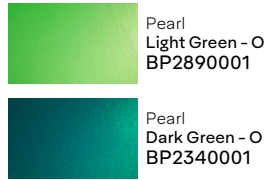

## Bold and seductive, discover the most prestige selection of gloss, satin and matte finishes.

Discover the latest automotive colour trends. Over 100 colours, finishes and effects, including exciting new glossy metallics. See how light reveals hidden gradients with a mesmerizing sparkle.

SWF ColorFlow™ Satin Moonstone Silver/Blue

SWF ColorFlow™ Satin  
Frozen Ocean Cyan/Blue  
**NEW!**  
CL8410001

SWF ColorFlow™ Satin  
Moonstone Silver/Blue  
**NEW!**  
CL8240001

SWF ColorFlow™ Satin  
Solar Dawn Black/Red  
**NEW!**  
CL8250001

### RECOMMENDED USES:

- Personalise and refresh your car's appearance
- Brand your company's fleet with your company colour
- Safeguard the value of your vehicle by protecting the original paintwork

SWF Satin Metallic Energetic Yellow

SWF Gloss Obsidian Black

SWF ColorFlow™ Satin Frozen Ocean Cyan/Blue

**Pearl**

**Gloss Pearl**

**Satin**

**Matte Metallic**

**Gloss**

**Satin Metallic**