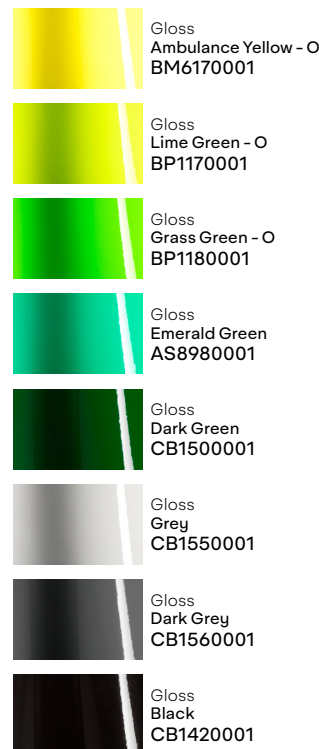

### RECOMMENDED USES:

- Personalise and refresh your car's appearance
- Brand your company's fleet with your company colour
- Safeguard the value of your vehicle by protecting the original paintwork

SWF Satin Metallic Energetic Yellow

SWF Gloss Obsidian Black

SWF ColorFlow™ Satin Frozen Ocean Cyan/Blue

**Pearl**

**Gloss Pearl**

**Satin**

**Matte Metallic**

**Gloss**

**Satin Metallic**

\*The colours shown are digitally reproduced for printing purposes and are not 100% accurate. For an actual production colour, please contact your Avery Dennison sales representative.

\*EU: These colours are only available in Europe.

Matte

Extreme Texture

Diamond

Gloss Metallic

ColorFlow™ Satin

ColorFlow™ Gloss

\*The colours shown are digitally reproduced for printing purposes and are not 100% accurate. For an actual production colour, please contact your Avery Dennison sales representative.