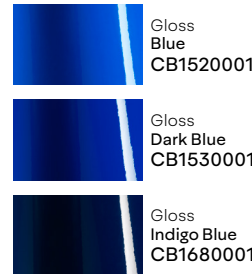

### RECOMMENDED USES:

- Personalise and refresh your car's appearance
- Brand your company's fleet with your company colour
- Safeguard the value of your vehicle by protecting the original paintwork

SWF Satin Metallic Energetic Yellow

SWF Gloss Obsidian Black

SWF ColorFlow™ Satin Frozen Ocean Cyan/Blue

**Pearl**

**Gloss Pearl**

**Satin**

**Matte Metallic**

**Gloss**

**Satin Metallic**

\*The colours shown are digitally reproduced for printing purposes and are not 100% accurate. For an actual production colour, please contact your Avery Dennison sales representative.

\*EU: These colours are only available in Europe.

Matte

Extreme Texture

Diamond

Gloss Metallic

ColorFlow™ Satin

ColorFlow™ Gloss

\*The colours shown are digitally reproduced for printing purposes and are not 100% accurate. For an actual production colour, please contact your Avery Dennison sales representative.