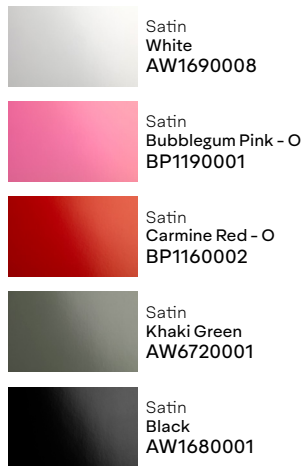

### RECOMMENDED USES:

- Personalise and refresh your car's appearance
- Brand your company's fleet with your company colour
- Safeguard the value of your vehicle by protecting the original paintwork

SWF Satin Metallic Energetic Yellow

SWF Gloss Obsidian Black

SWF ColorFlow™ Satin Frozen Ocean Cyan/Blue

**Pearl**

**Gloss Pearl**

**Satin**

**Matte Metallic**

**Gloss**

**Satin Metallic**

\*The colours shown are digitally reproduced for printing purposes and are not 100% accurate. For an actual production colour, please contact your Avery Dennison sales representative.

\*EU: These colours are only available in Europe.

Matte

Extreme Texture

Diamond

Gloss Metallic

ColorFlow™ Satin

ColorFlow™ Gloss

\*The colours shown are digitally reproduced for printing purposes and are not 100% accurate. For an actual production colour, please contact your Avery Dennison sales representative.